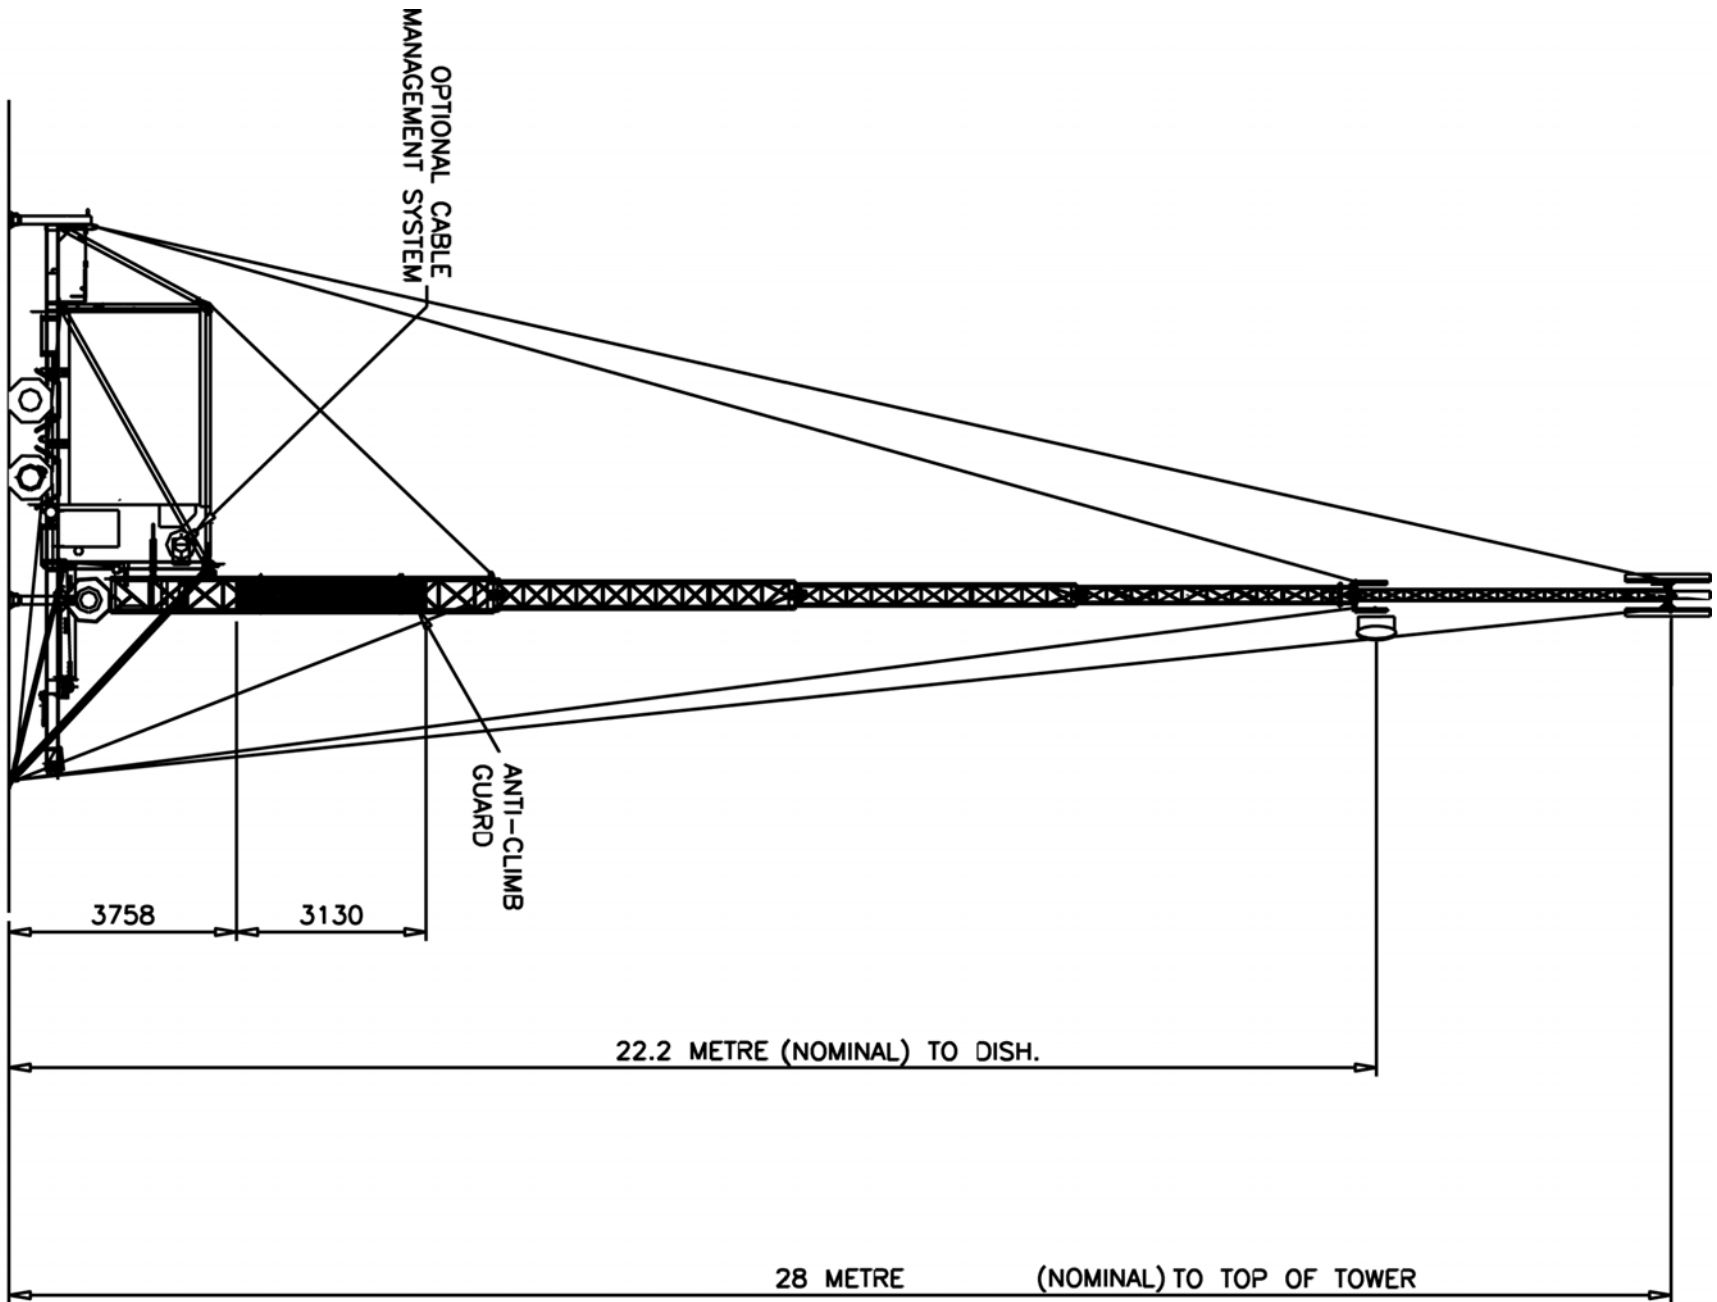

Mobicell 30SG Drawings
Side Elevation

SIDE ELEVATION.

TOWING HEIGHT(mm)
875 (N.A.T.O. - ϕ 76 EYE)
700,800,850,950 (DIN-40 & 50)
ALL DIMENSIONS \pm 25.

SIDE ELEVATION

Side Elevation

Plan View

PLAN VIEW