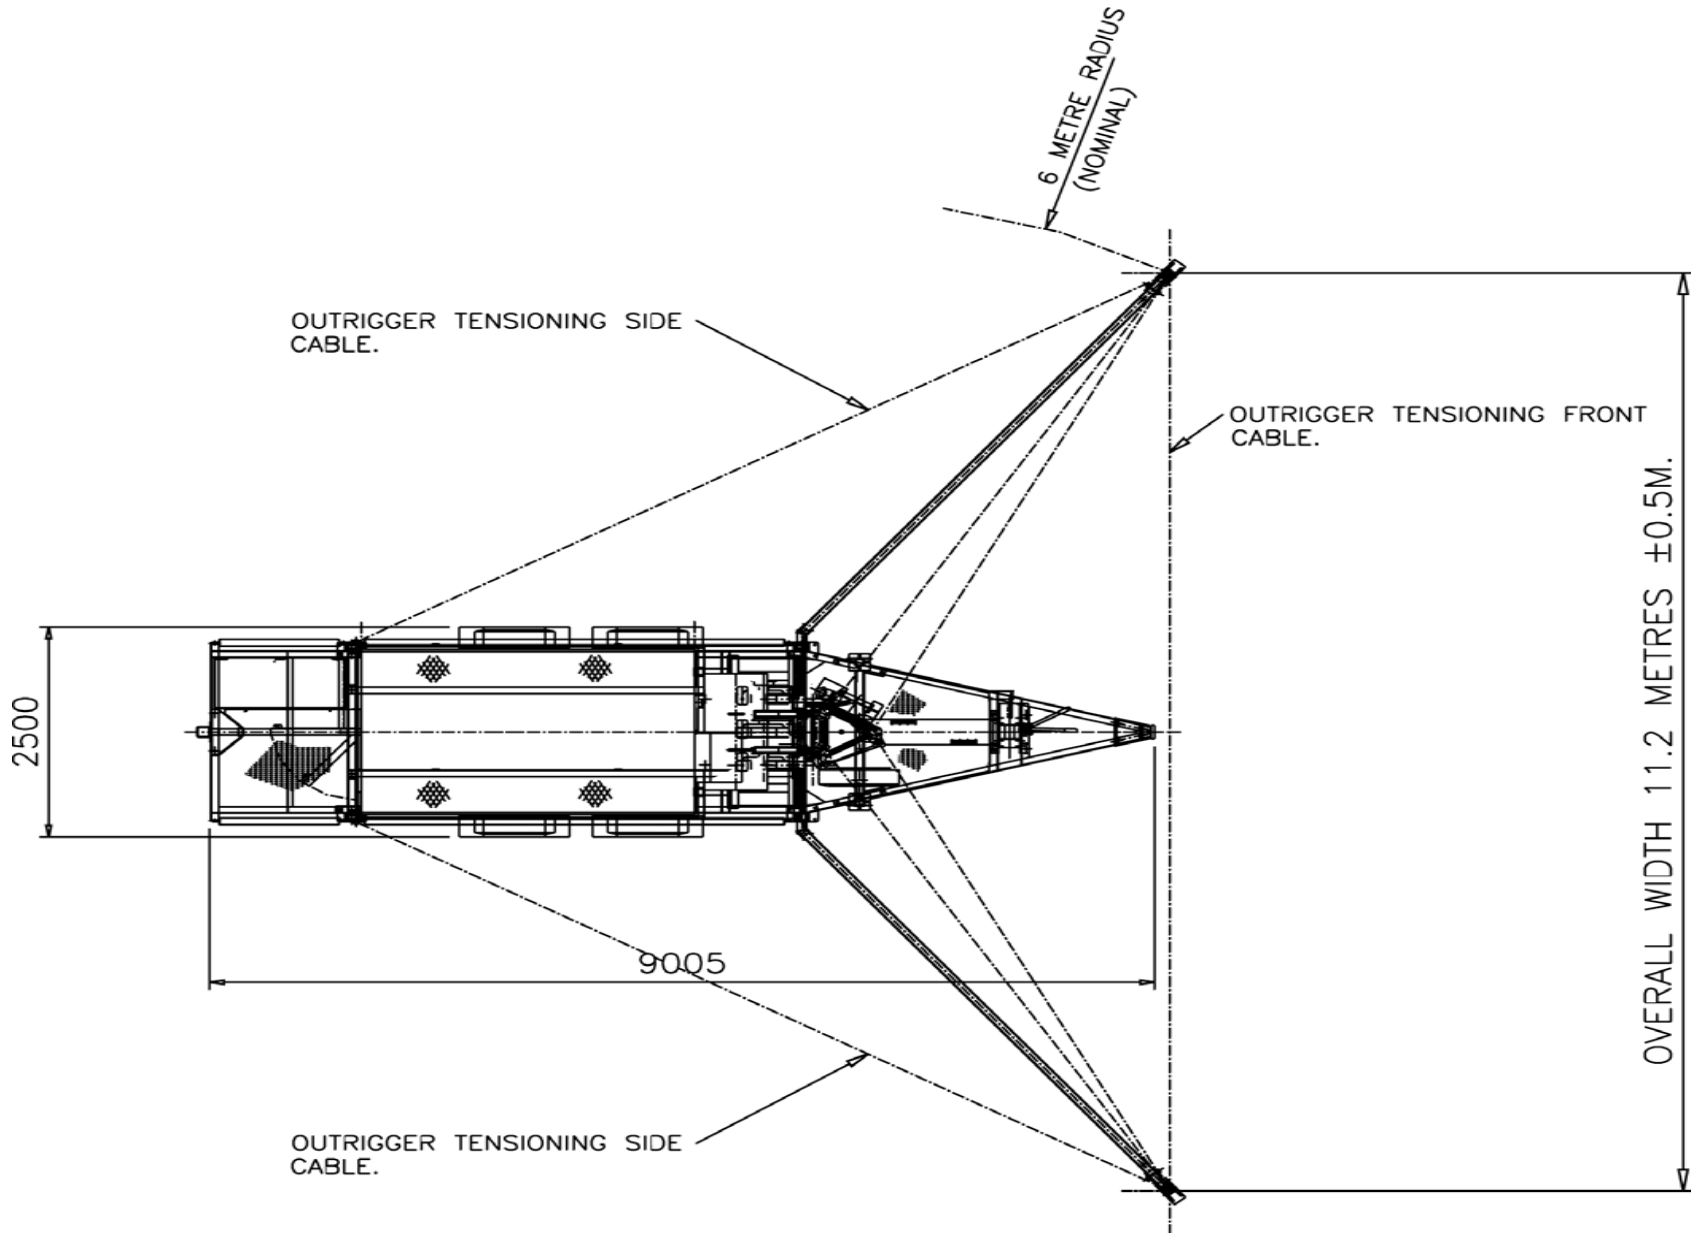

Mobicell 30SG Drawings
Side Elevation

SIDE ELEVATION.

TOWING HEIGHT(mm)
875 (N.A.T.O. - ϕ 76 EYE)
700,800,850,950 (DIN-40 & 50)
ALL DIMENSIONS \pm 25.

SIDE ELEVATION

Side Elevation

Plan View

PLAN VIEW