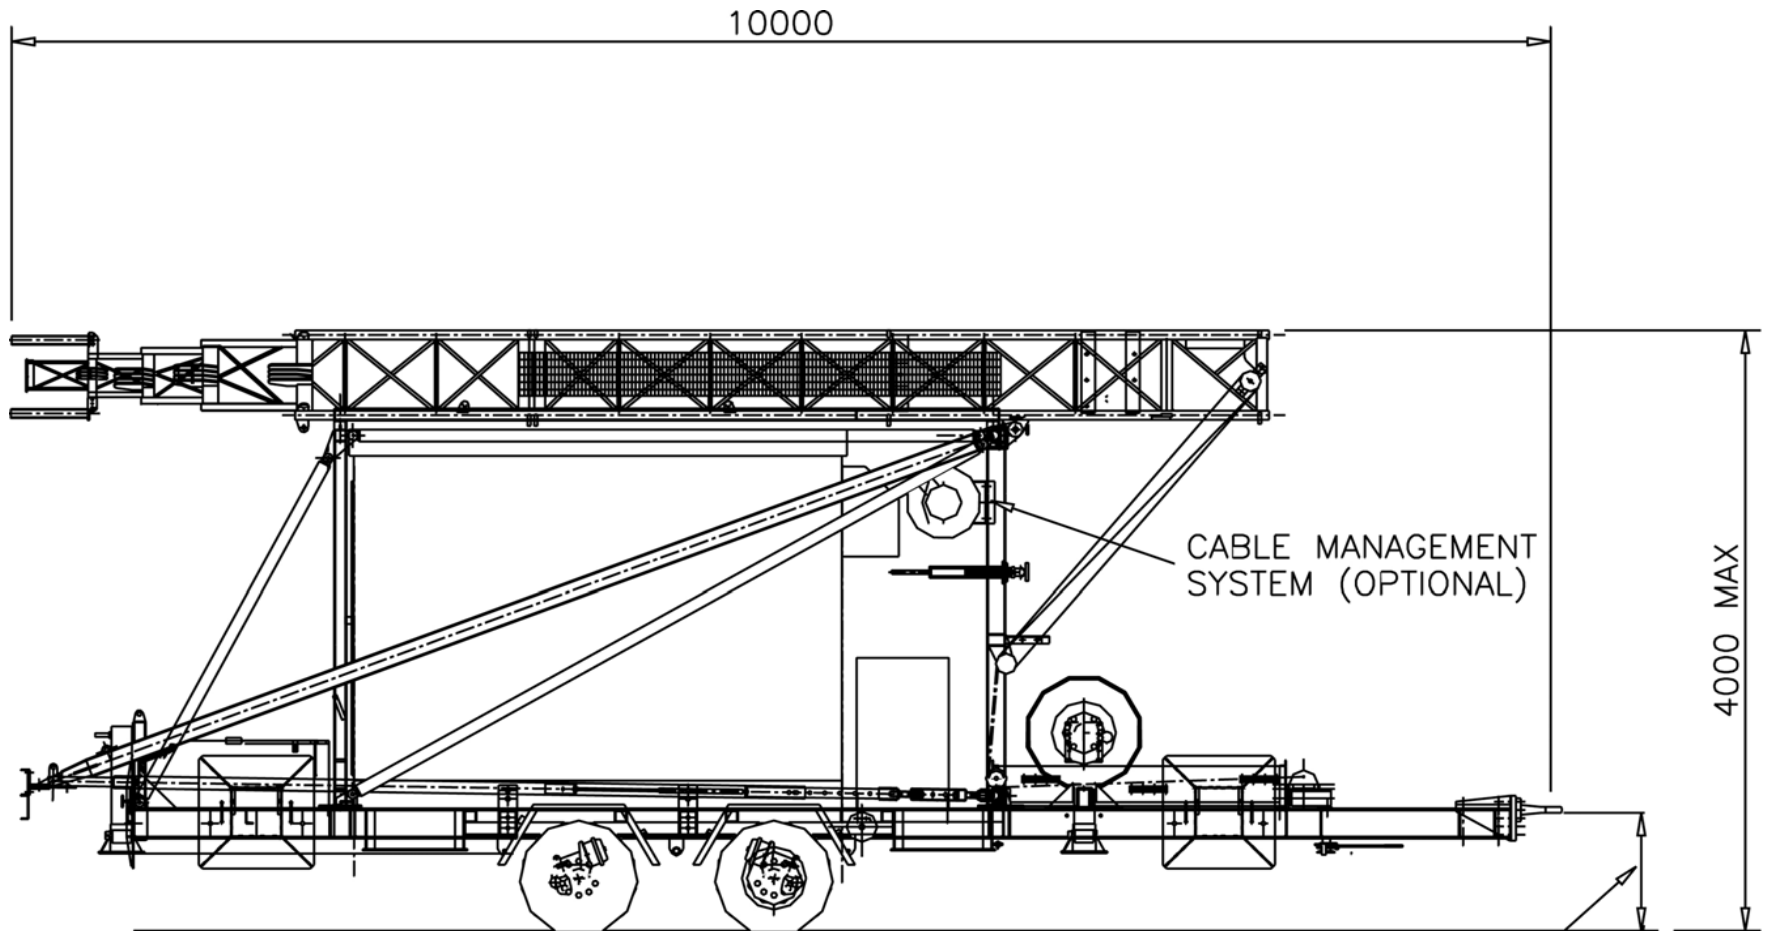

Mobicell 30SG Drawings
Side Elevation

SIDE ELEVATION.

TOWING HEIGHT(mm)
875 (N.A.T.O. - ϕ 76 EYE)
700,800,850,950 (DIN-40 & 50)
ALL DIMENSIONS \pm 25.

SIDE ELEVATION

Side Elevation

Plan View

PLAN VIEW